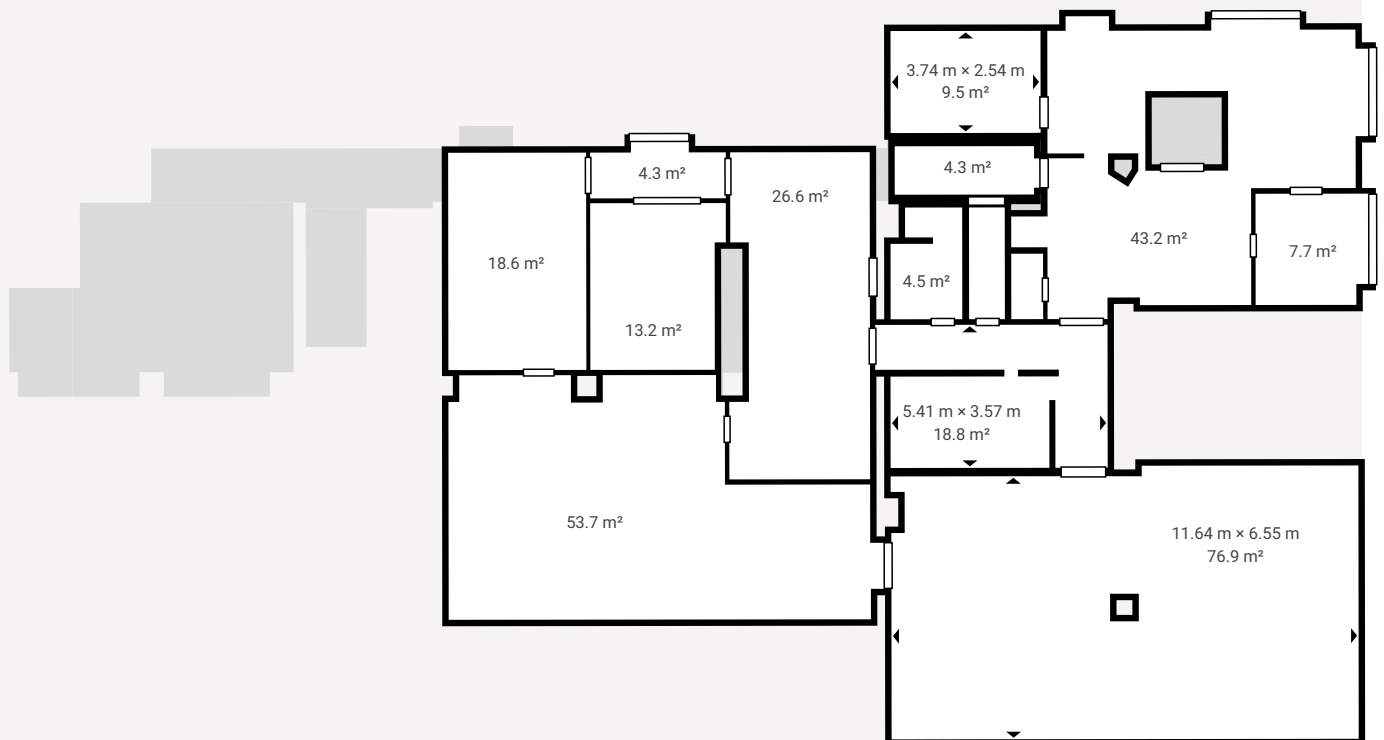

You are approaching your account's Active Space Limit. See usage for details.

Matterport Property Report

Průběžná 1803/53, NP 502

Indoor Scanned Area 453.9 m²

Sizes and dimensions are approximate; actual may vary

Indoor Dimensions

Room	Dimensions [?]	Ceiling Height	Area	Floor
Floor 1	–	–	166.7 m ²	–
Other	3.23 m × 4.71 m	2.76 m	15.1 m ²	Floor 1
Other	N/A	2.50 m	13.7 m ²	Floor 1
Other	0.90 m × 2.63 m	1.91 m	2.4 m ²	Floor 1
Other	N/A	Up to 2.75 m	1.6 m ²	Floor 1
Other	1.42 m × 2.55 m	2.66 m	3.5 m ²	Floor 1
Other	1.71 m × 2.06 m	2.71 m	3.5 m ²	Floor 1
Other	N/A	2.70 m	28.0 m ²	Floor 1
Other	5.16 m × 4.67 m	2.64 m	23.8 m ²	Floor 1
Other	1.73 m × 2.06 m	2.71 m	3.5 m ²	Floor 1
Other	1.35 m × 3.30 m	Up to 2.21 m	4.5 m ²	Floor 1

Other	N/A	Up to 2.71 m	1.2 m ²	Floor 1
Other	1.68 m × 1.16 m	2.75 m	2.0 m ²	Floor 1
Other	N/A	2.70 m	64.1 m ²	Floor 1
Floor 2	-	-	287.2 m²	-
Other	N/A	4.33 m	44.8 m ²	Floor 2
Other	N/A	4.33 m	26.6 m ²	Floor 2
Other	11.64 m × 6.55 m	4.32 m	77.3 m ²	Floor 2
Other	3.74 m × 2.54 m	2.19 m	9.5 m ²	Floor 2
Other	2.84 m × 2.77 m	4.40 m	7.7 m ²	Floor 2
Other	3.10 m × 4.15 m	4.36 m	13.2 m ²	Floor 2
Other	3.44 m × 5.42 m	4.35 m	18.6 m ²	Floor 2
Other	5.41 m × 3.57 m	4.35 m	18.8 m ²	Floor 2
Other	3.38 m × 1.44 m	4.37 m	4.3 m ²	Floor 2
Other	N/A	4.34 m	53.7 m ²	Floor 2
Other	0.79 m × 1.63 m	2.46 m	1.3 m ²	Floor 2
Other	0.89 m × 2.79 m	N/A	2.5 m ²	Floor 2
Other	1.79 m × 2.79 m	N/A	4.5 m ²	Floor 2
Other	N/A	2.62 m	4.3 m ²	Floor 2
Indoor Property Totals	-	-	453.9 m²	-

Layout

Floor 1

Matterport

Floor 2

Matterport