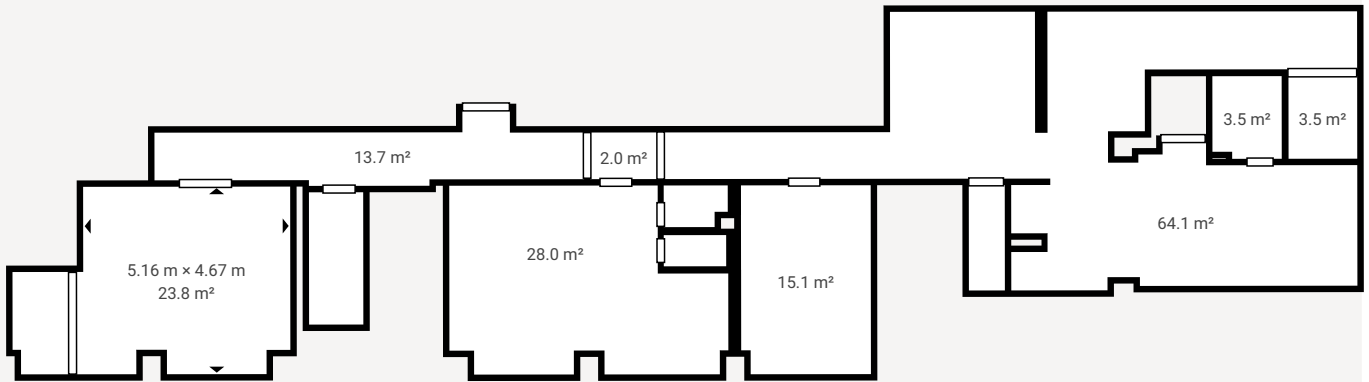

You are approaching your account's Active Space Limit. See usage for details.

Matterport Property Report

Průběžná 1803/53, NP 502

Indoor Scanned Area 453.9 m²

Sizes and dimensions are approximate; actual may vary

Indoor Dimensions

Room	Dimensions [?]	Ceiling Height	Area	Floor
Floor 1	–	–	166.7 m ²	–
Other	3.23 m × 4.71 m	2.76 m	15.1 m ²	Floor 1
Other	N/A	2.50 m	13.7 m ²	Floor 1
Other	0.90 m × 2.63 m	1.91 m	2.4 m ²	Floor 1
Other	N/A	Up to 2.75 m	1.6 m ²	Floor 1
Other	1.42 m × 2.55 m	2.66 m	3.5 m ²	Floor 1
Other	1.71 m × 2.06 m	2.71 m	3.5 m ²	Floor 1
Other	N/A	2.70 m	28.0 m ²	Floor 1
Other	5.16 m × 4.67 m	2.64 m	23.8 m ²	Floor 1
Other	1.73 m × 2.06 m	2.71 m	3.5 m ²	Floor 1
Other	1.35 m × 3.30 m	Up to 2.21 m	4.5 m ²	Floor 1

Other	N/A	Up to 2.71 m	1.2 m ²	Floor 1
Other	1.68 m × 1.16 m	2.75 m	2.0 m ²	Floor 1
Other	N/A	2.70 m	64.1 m ²	Floor 1
Floor 2	-	-	287.2 m²	-
Other	N/A	4.33 m	44.8 m ²	Floor 2
Other	N/A	4.33 m	26.6 m ²	Floor 2
Other	11.64 m × 6.55 m	4.32 m	77.3 m ²	Floor 2
Other	3.74 m × 2.54 m	2.19 m	9.5 m ²	Floor 2
Other	2.84 m × 2.77 m	4.40 m	7.7 m ²	Floor 2
Other	3.10 m × 4.15 m	4.36 m	13.2 m ²	Floor 2
Other	3.44 m × 5.42 m	4.35 m	18.6 m ²	Floor 2
Other	5.41 m × 3.57 m	4.35 m	18.8 m ²	Floor 2
Other	3.38 m × 1.44 m	4.37 m	4.3 m ²	Floor 2
Other	N/A	4.34 m	53.7 m ²	Floor 2
Other	0.79 m × 1.63 m	2.46 m	1.3 m ²	Floor 2
Other	0.89 m × 2.79 m	N/A	2.5 m ²	Floor 2
Other	1.79 m × 2.79 m	N/A	4.5 m ²	Floor 2
Other	N/A	2.62 m	4.3 m ²	Floor 2
Indoor Property Totals	-	-	453.9 m²	-

Layout

Floor 1

Matterport

Floor 2

Matterport